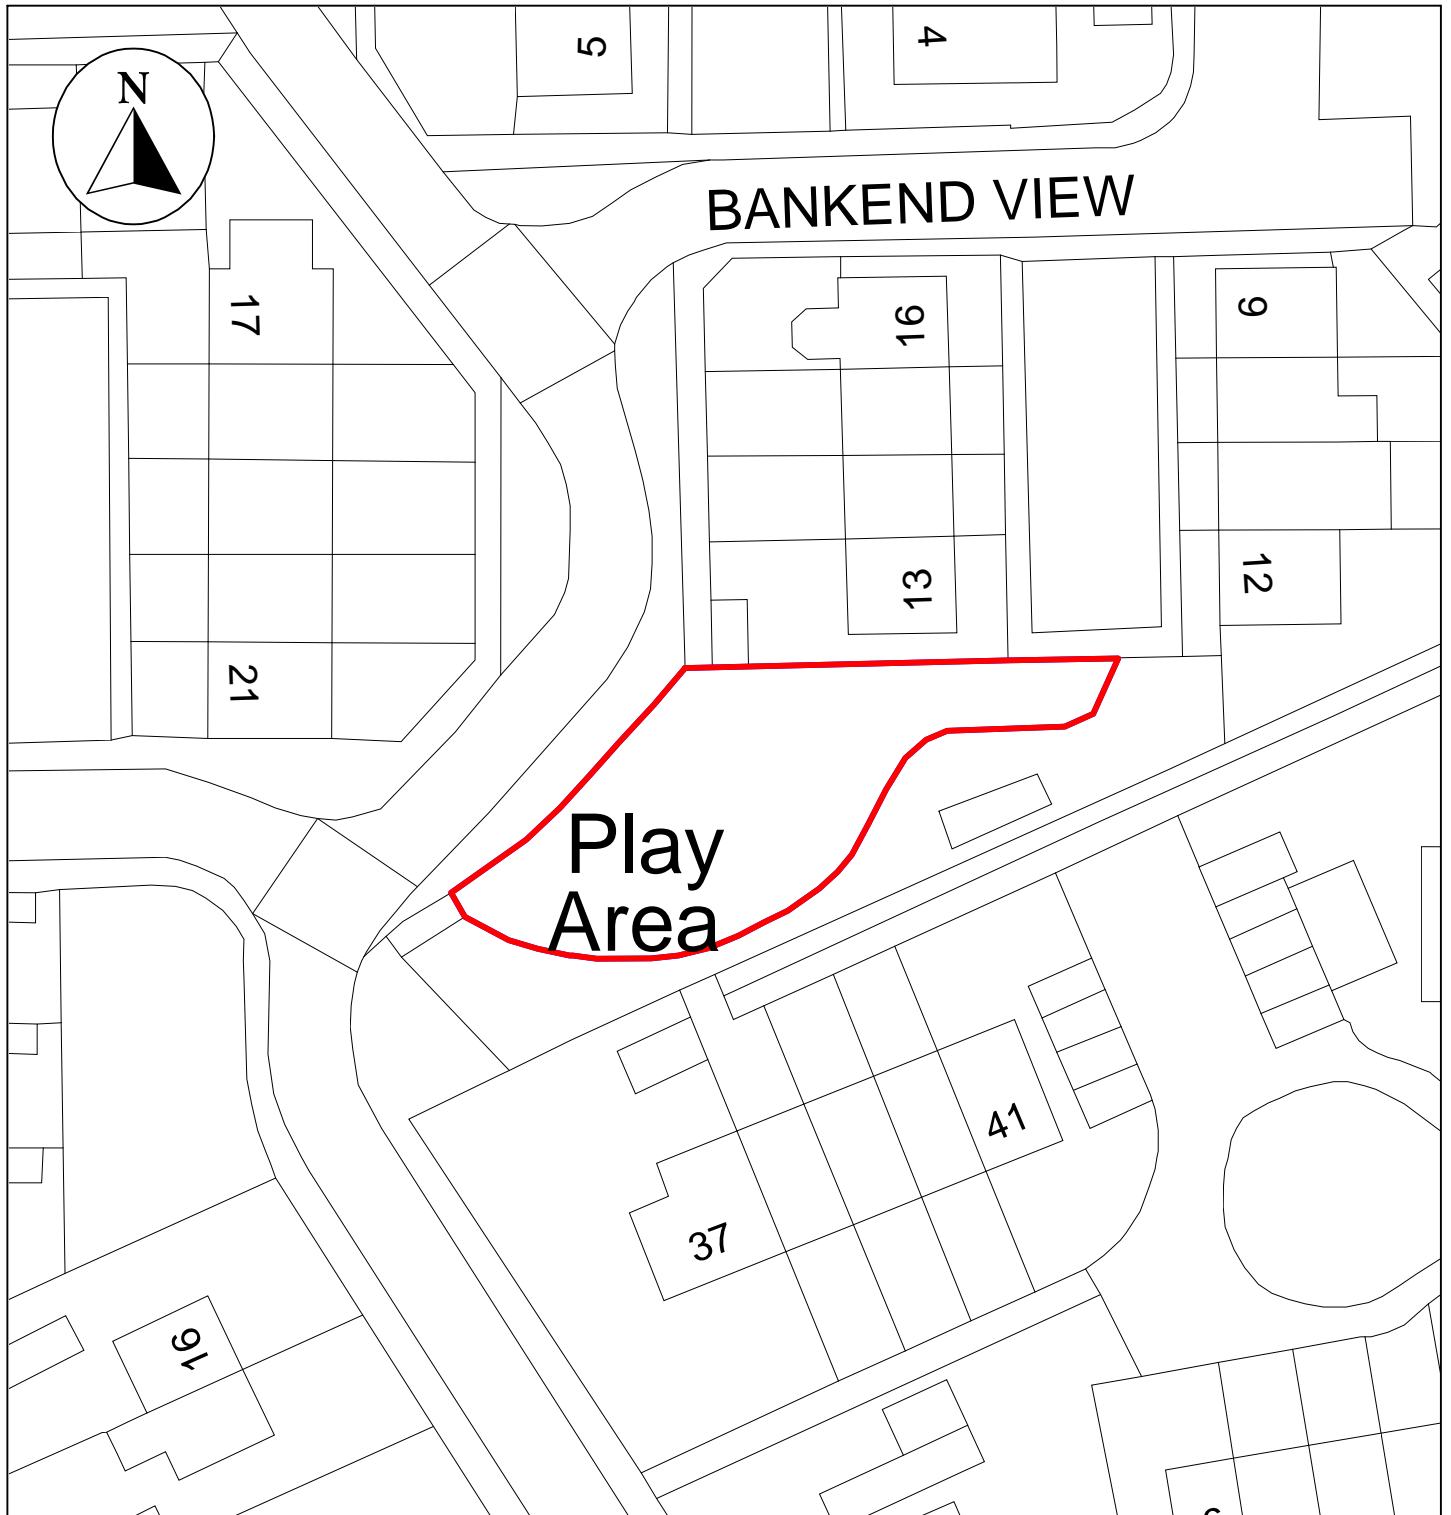

Public Space Protection Order Cumberland Council 2024

ANTI-SOCIAL BEHAVIOUR CRIME AND
POLICING ACT 2014

Bankend View, Bigrigg, Egremont CA22 2TH

Neighbourhoods
Education and Enforcement
Allerdale House
Workington
CA14 3YJ

Scale: 1 : 500
Date: February 2024

©crown copyright database rights 2024
ordnance survey AC0000861732